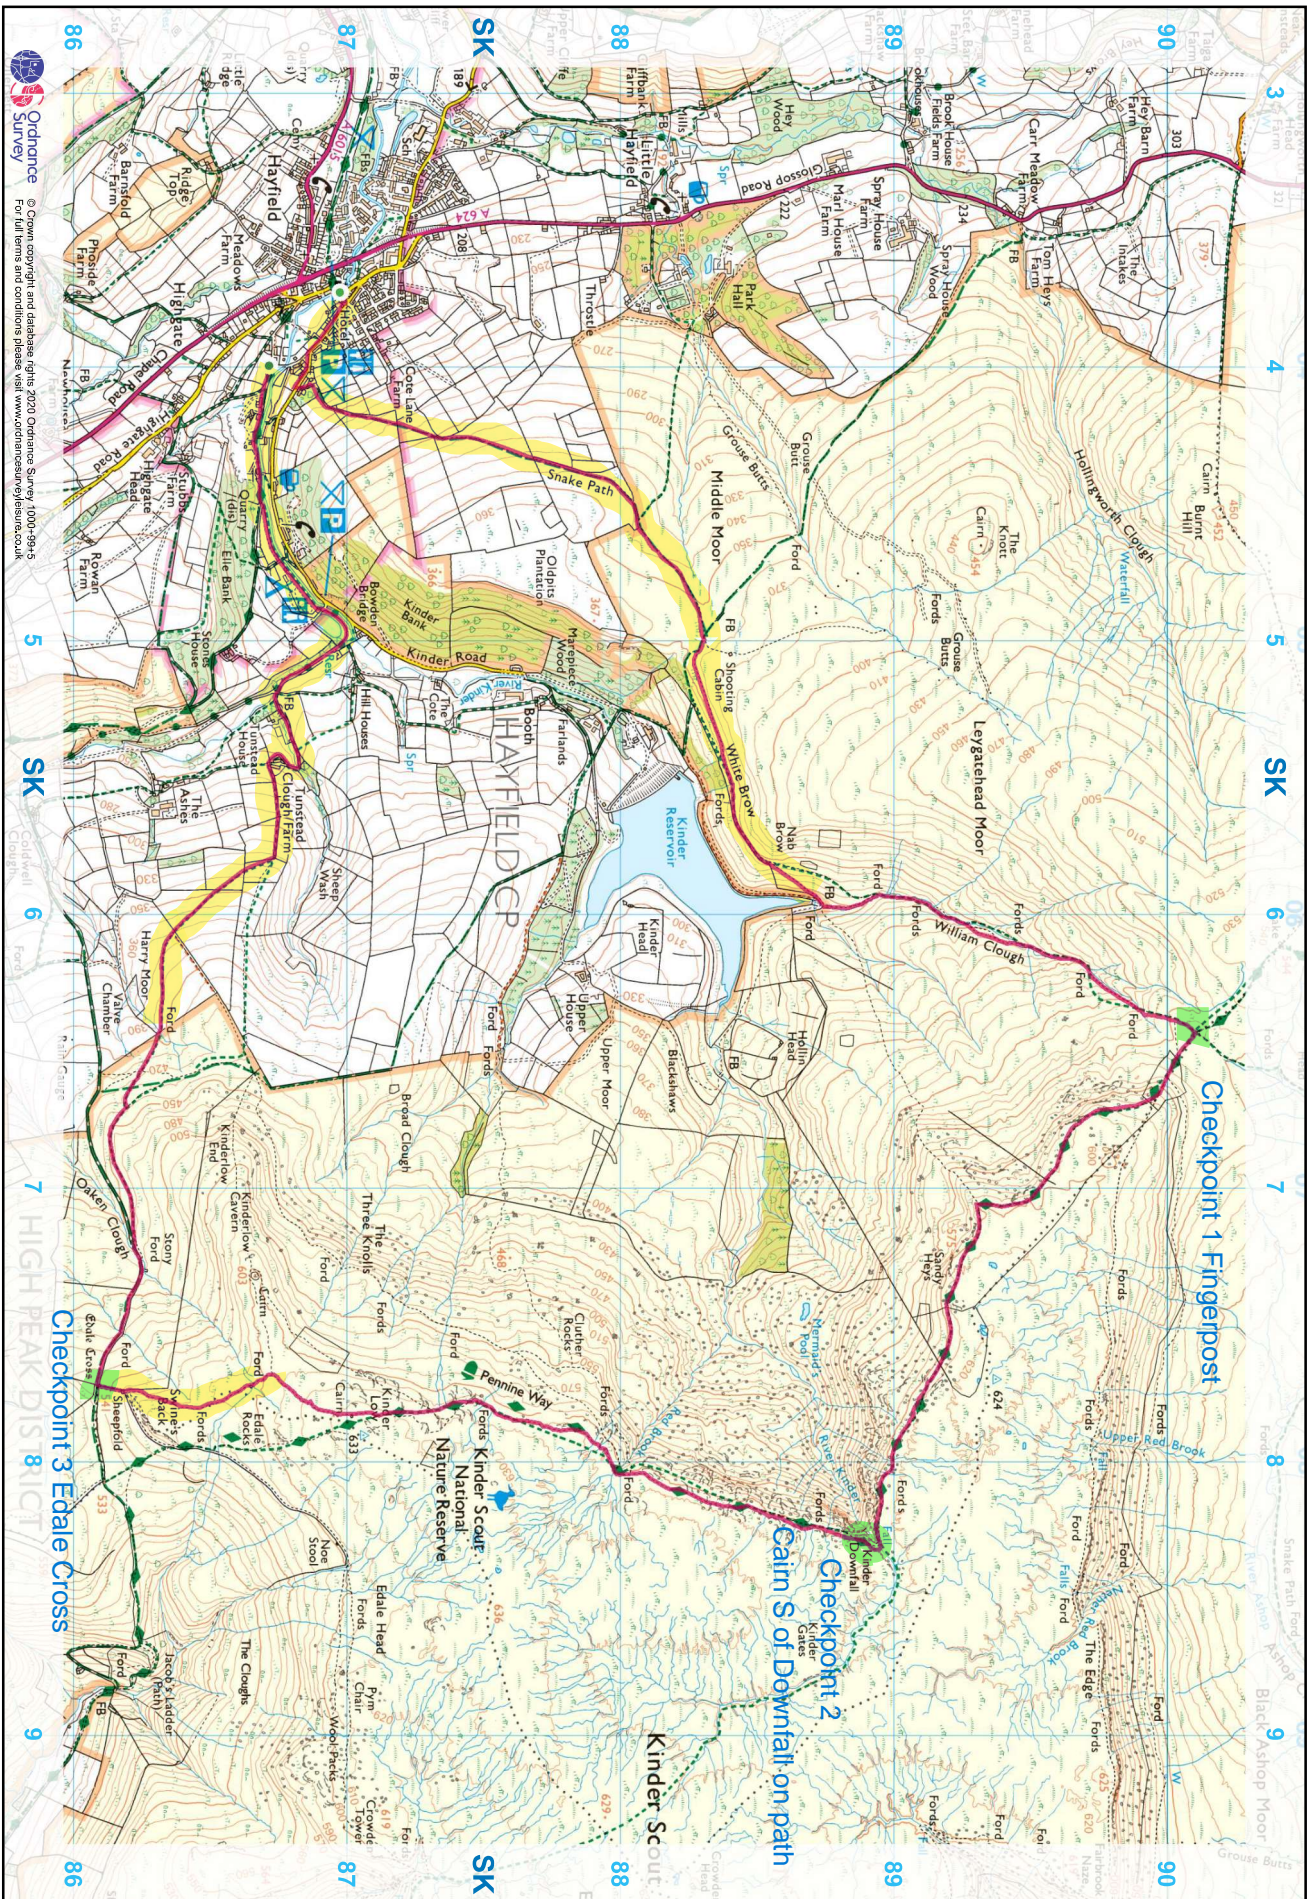

KINDER DOWNFALL ROUTE. SET ROUTE SECTIONS = YELLOW

Start - Hayfield village on bridge outside Royal Hotel. Finish - Hayfield Rec (look out for the R turn off Valley Rd on the return run into Hayfield).

https://osmaps.ordnancesurvey.co.uk/roule/11323529

Ordnance Survey © Crown copyright and database rights 2020 Ordnance Survey 100039915 For full terms and conditions please visit www.ordnancesurvey.co.uk